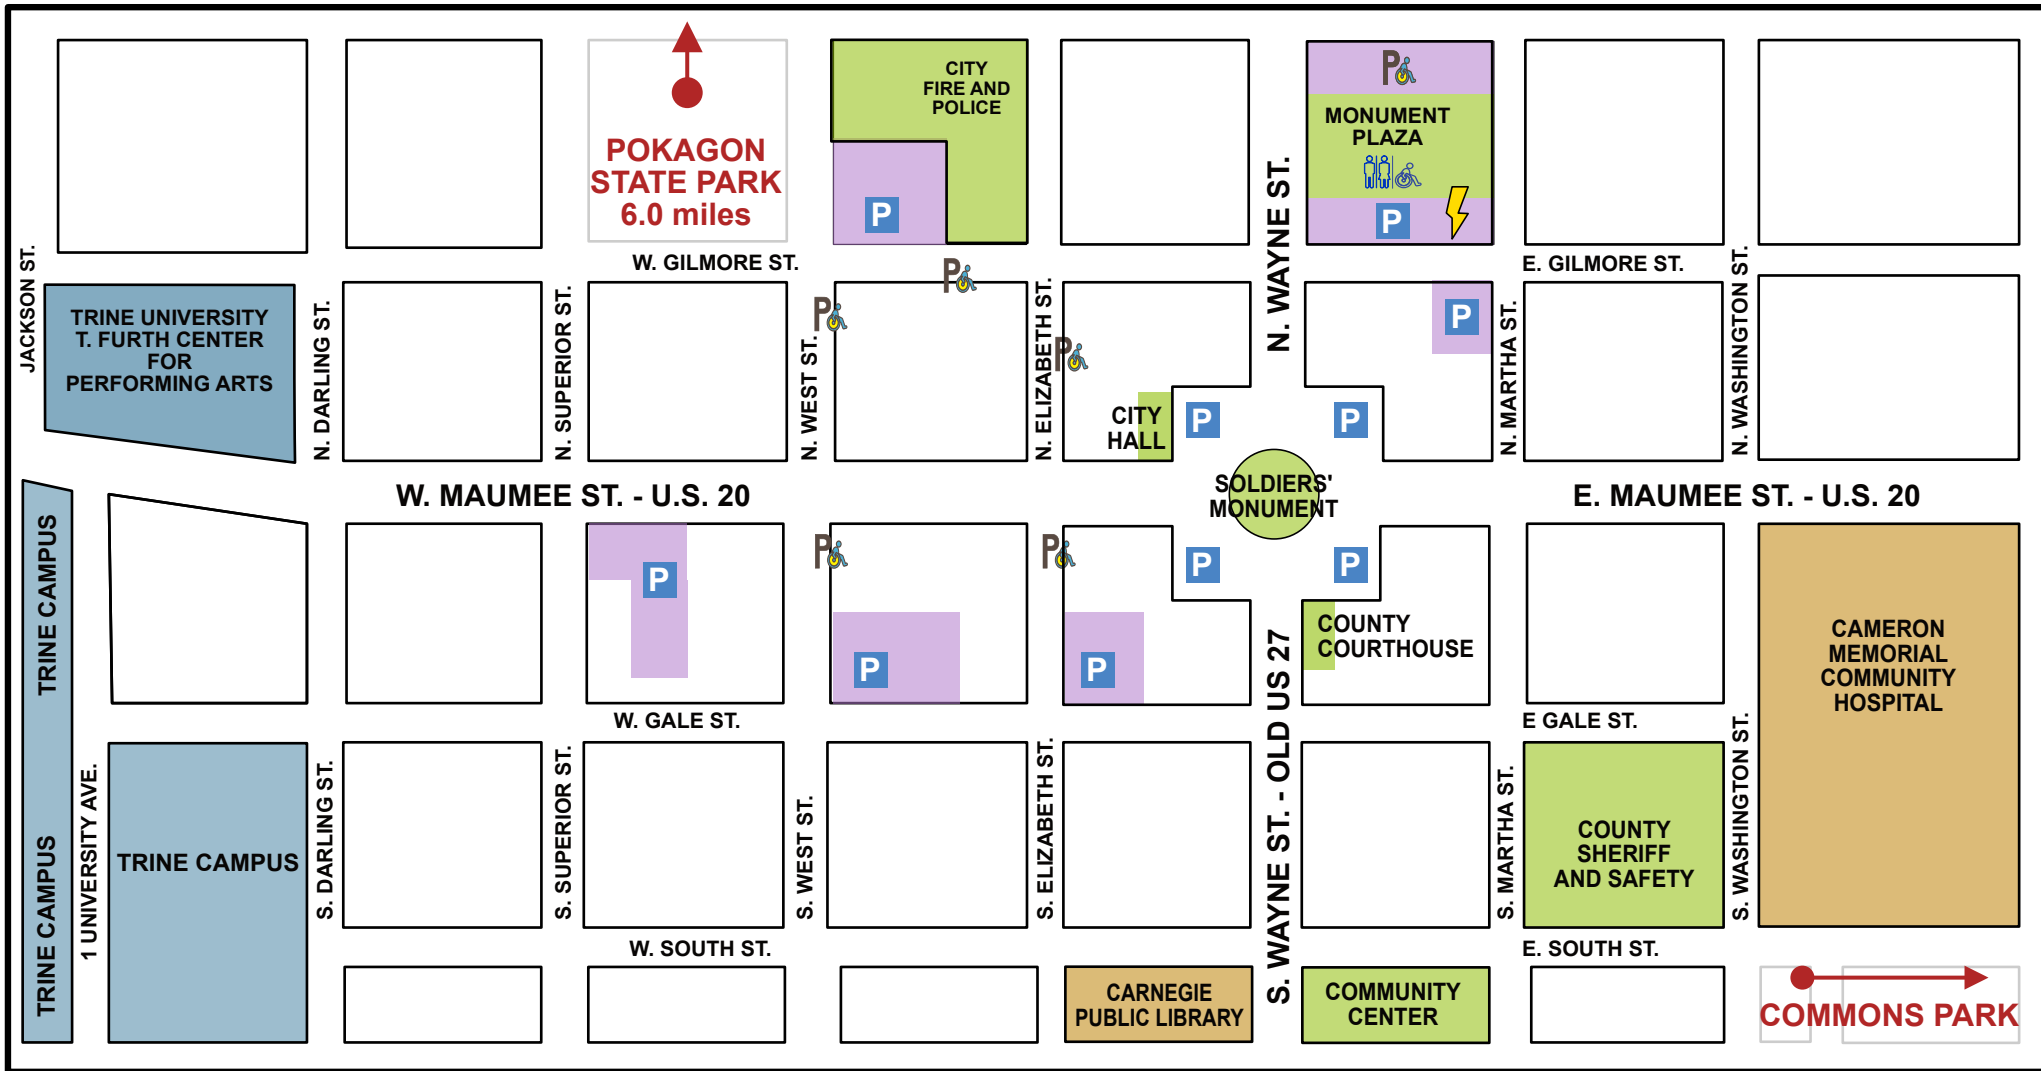

DOWNTOWN ANGOLA COMMERCIAL HISTORIC DISTRICT MAP

PUBLIC PARKING

ELECTRIC CAR CHARGERS - FREE

HANDICAP PARKING

Handicap parking also available around Soldiers' Monument
Parking available on Maumee St. and along side streets

RESTROOMS